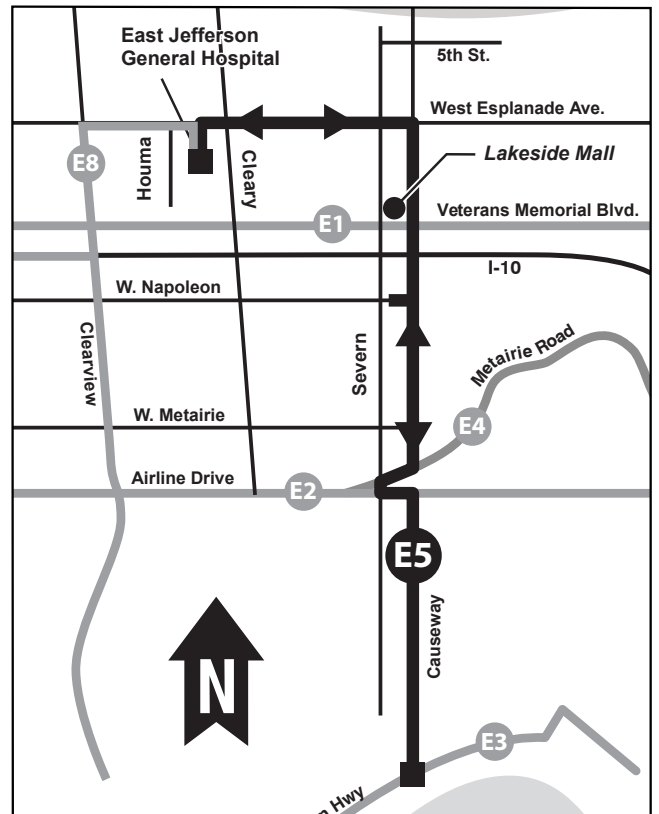

## MONDAY-FRIDAY/ LUNES-VIERNES

INBOUND/ENTRANTE			OUTBOUND/SALIENTE		
	Causeway/ Jefferson Hwy.	Lakeside	East Jefferson Hospital	Lakeside	Causeway/ Jefferson Hwy
AM	6:30 AM	6:43 AM	7:05 AM	7:15 AM	7:30 AM
AM	7:05 AM	7:18 AM	7:35 AM	7:45 AM	8:00 AM
AM	7:35 AM	7:48 AM	8:05 AM	8:15 AM	8:30 AM
AM	8:05 AM	8:18 AM	8:40 AM	8:50 AM	9:05 AM
AM	8:35 AM	8:48 AM	9:05 AM	9:15 AM	9:30 AM
AM	9:05 AM	9:18 AM	9:35 AM	9:45 AM	10:00 AM
AM	9:35 AM	9:48 AM	10:05 AM	10:15 AM	10:30 AM
AM	10:05 AM	10:18 AM	10:35 AM	10:45 AM	11:00 AM
AM	11:05 AM	11:18 AM	11:35 AM	11:45 AM	12:00 PM
PM	12:05 PM	12:18 PM	12:35 PM	12:45 PM	1:00 PM
PM	1:05 PM	1:18 PM	1:35 PM	1:45 PM	2:00 PM
PM	2:05 PM	2:18 PM	2:35 PM	2:45 PM	3:00 PM
PM	3:05 PM	3:18 PM	3:35 PM	3:45 PM	4:00 PM
PM	3:35 PM	3:48 PM	4:05 PM	4:15 PM	4:30 PM
PM	4:05 PM	4:18 PM	4:35 PM	4:45 PM	5:00 PM
PM	4:35 PM	4:48 PM	5:05 PM	5:15 PM	5:30 PM
PM	5:05 PM	5:18 PM	5:35 PM	5:45 PM	6:00 PM
PM	5:35 PM	5:48 PM	6:05 PM	6:15 PM	6:30 PM
PM	6:05 PM	6:18 PM	6:35 PM	6:45 PM	7:00 PM
PM	6:35 PM	6:48 PM	7:05 PM	7:15 PM	7:30 PM

**Route:** The Causeway Route is a north/south route and intersects all routes on the Eastbank of Jefferson Parish. The route runs from Jefferson Highway along Causeway Boulevard to West Esplanade Avenue and then proceeds west along West Esplanade to Houma Blvd. at East Jefferson Hospital.

**Ruta:** La ruta Causeway es una ruta norte-sur que se conecta con todas las rutas del Eastbank. Esta ruta va de Jefferson Highway, por Causeway Blvd. hasta West Esplanade y entonces hacia el oeste por West Esplanade hasta Houma Blvd en el Hospital East Jefferson.