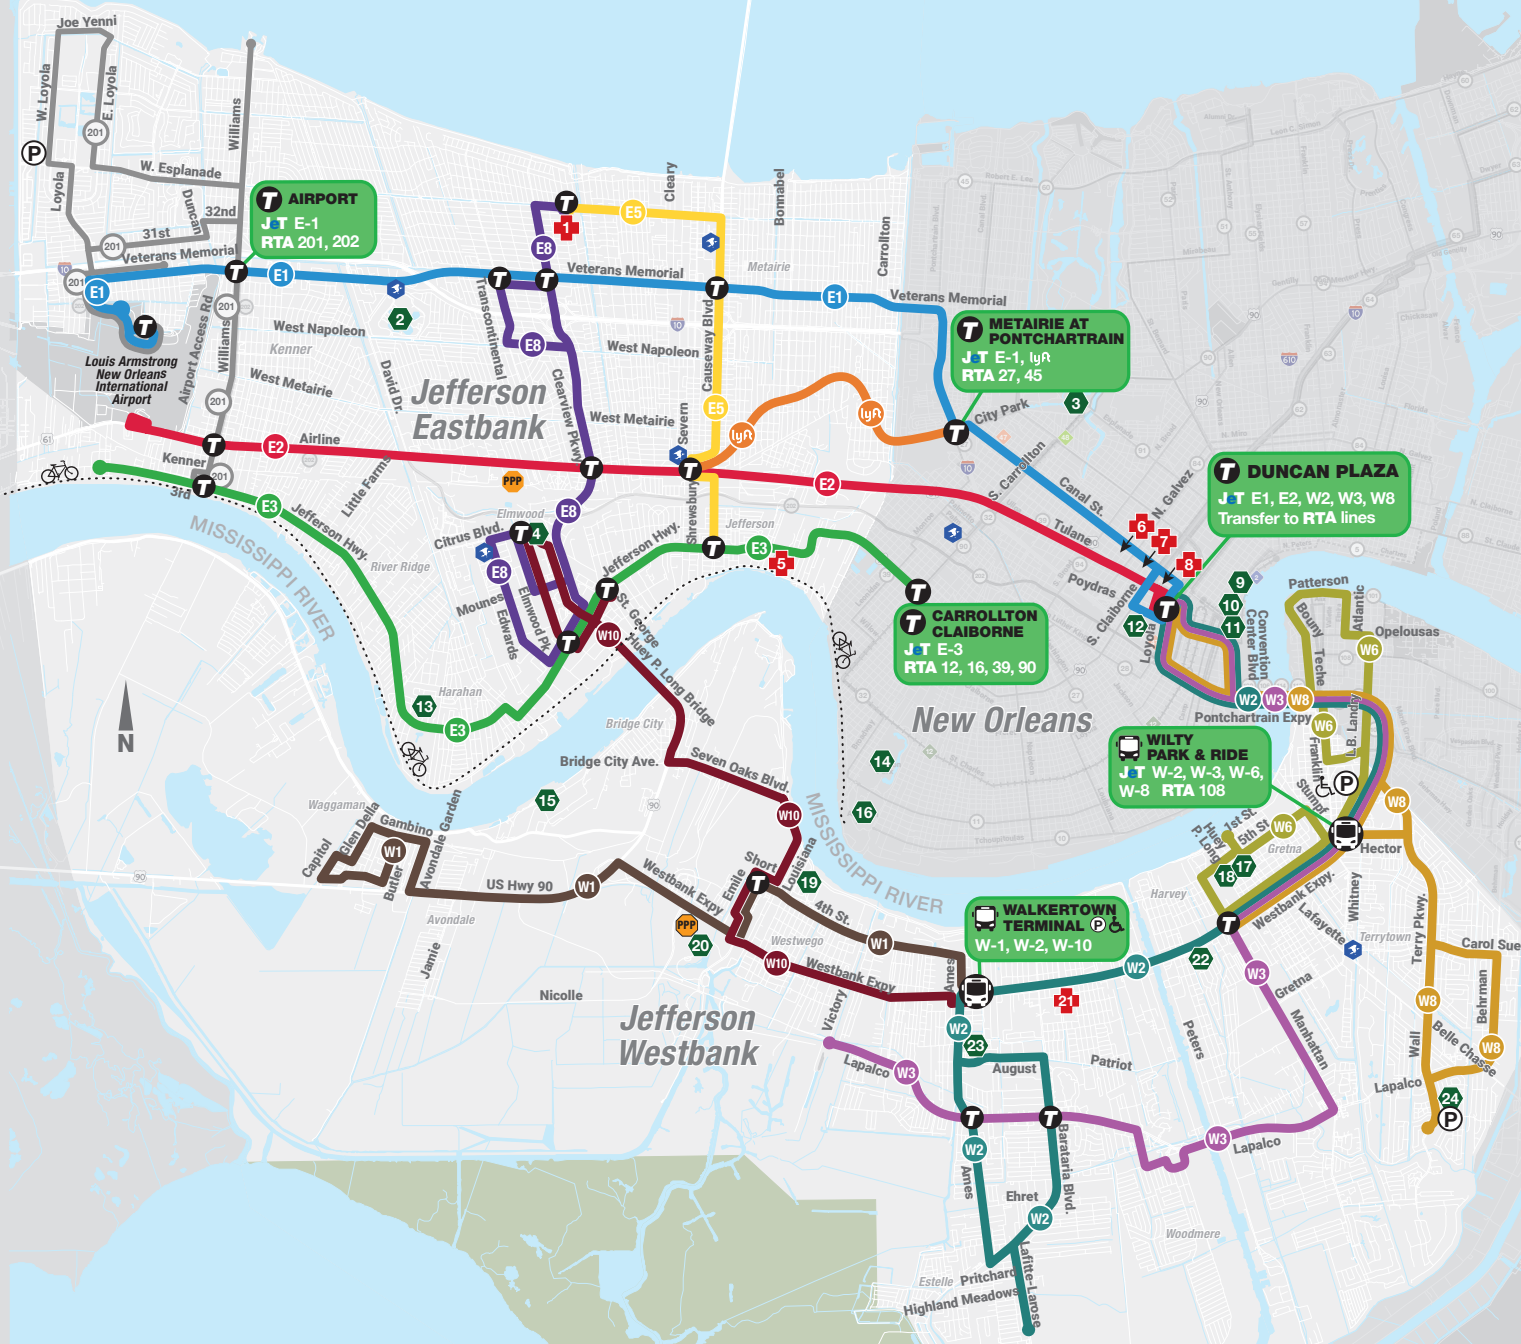

JT SYSTEM MAP

Eastbank Routes

- E1 E-1 Veterans
- E2 E-2 Airline Drive
- E3 E-3 Kenner Local
- lyR lyR Metairie Road
- E5 E-5 Causeway
- E8 E-8 Clearview
- 201 RTA-201 Kenner Loop

Westbank Routes

- W1 W-1 Avondale
- W2 W-2 Westbank Expy
- W3 W-3 Lapalco
- W6 W-6 Gretna Local
- W8 W-8 Terrytown
- W10 W-10 Huey P. Long

Landmarks

- ♣ Post Office
- + East Jefferson Hospital
- 2 Lafreniere Park
- 3 City Park
- 4 Yenni Bldg.
- 5 Ochsner Health Center
- 6 VA Hospital
- 7 Tulane Medical Center
- 8 University Medical Center
- 9 Jackson Square
- 10 Woldenberg Park
- 11 Aquarium of the Americas
- 12 Superdome
- 13 Harahan City Hall
- 14 Audubon Park
- 15 Avondale Shipyards
- 16 Audubon Zoo
- 17 Gretna City Hall
- 18 Gretna Courthouse
- 19 Westwego City Hall
- 20 Bayou Segnette State Park
- + West Jefferson Medical Center
- 22 State Bldg.
- 23 Johnny Jacobs Playground
- 24 Oakdale Playground

Hurricane Evacuation Parish Pickup Points

1. PPP Westbank – Alario Center 2000 Segnette Blvd., Westwego
   - Eastbank – Delgado Community College 5200 Blair Dr., Metairie
2. See the Jefferson Transit Hurricane Evacuation Map for more details