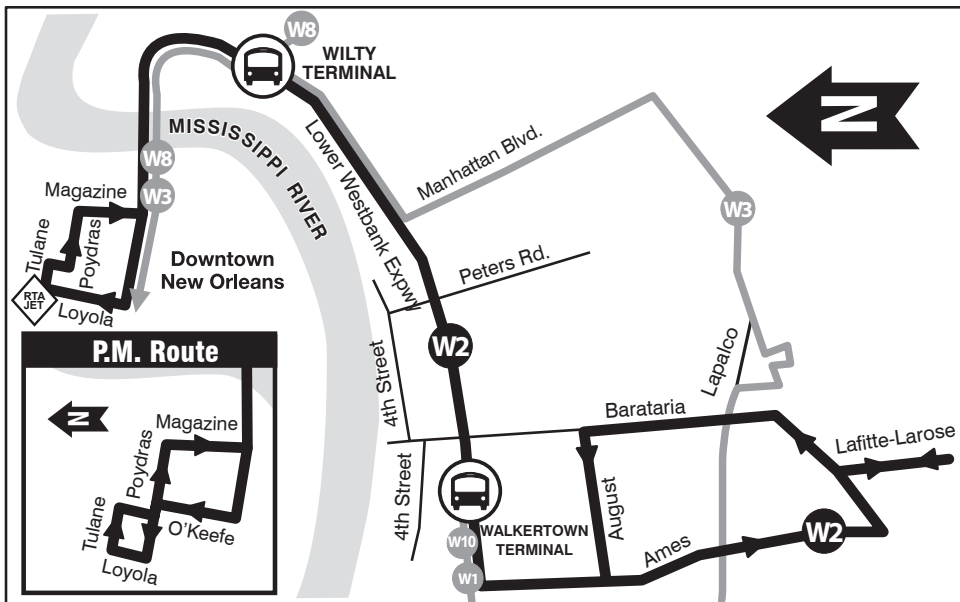

SATURDAY & HOLIDAYS/SÁBADO Y DÍAS FERIADOS

AM	---	---	---	⊗ 7:20	7:25	7:35	7:43	7:58	8:16	8:24	8:34	8:39	8:46	8:51	9:02
AM	---	---	---	⊗ 8:24	8:29	8:39	8:47	9:02	9:20	9:28	9:38	9:43	9:50	9:55	10:06
AM	9:02	9:12	9:21	9:28	9:33	9:43	9:51	10:06	10:24	10:32	10:42	10:47	10:54	10:59	11:10
AM	10:06	10:16	10:25	10:32	10:37	10:47	10:55	11:10	11:28	11:36	11:46	11:51	11:58	12:03	12:14
AM	11:10	11:20	11:29	11:36	11:41	11:51	11:59	12:14	12:32	12:40	12:50	12:55	1:02	1:07	1:18
PM	12:14	12:24	12:33	12:40	12:45	12:55	1:03	1:18	1:36	1:44	1:54	1:59	2:06	2:11	2:22
PM	1:18	1:28	1:37	1:44	1:49	1:59	2:07	2:22	2:40	2:48	2:58	3:03	3:10	3:15	3:26
PM	2:22	2:32	2:41	2:48	2:53	3:03	3:11	3:26	3:44	3:52	4:02	4:07	4:14	4:19	4:30
PM	3:26	3:36	3:45	3:52	3:57	4:07	4:15	4:30	4:48	4:56	5:06	5:11	5:18	5:23	5:34
PM	4:30	4:40	4:49	4:56	5:01	5:11	5:19	5:34	5:52	6:00	6:10	6:15 ⊗	---	---	---
PM	5:34	5:44	5:53	6:02	6:07	6:17	6:25	6:40	6:58	7:06	7:16	7:21	---	---	---
PM	---	---	---	7:32	7:37	7:47	7:55	8:10	---	---	---	---	---	---	---
PM	---	---	---	---	---	---	---	8:23	8:41	8:49	8:59	9:04	---	---	---
PM	---	---	---	9:10	9:15	9:25	9:33 ⊗	---	---	---	---	---	---	---	---

Route: The Westbank Expressway route provides service to and from both Westbank Terminals: Walkertown and Wilty. It connects with all Westbank routes and provides service to the New Orleans CBD. The W2 route also provides service between Walkertown Terminal and Lafitte-Larose Highway, traveling along Ames Blvd. to Lafitte Larose Highway and returning on Barataria and August.

La Ruta: La ruta Westbank Expressway (W2) ofrece servicio desde y hacia terminales de West bank: Walkertown y Wilty. La ruta W2 se conecta con todas las rutas de la Westbank y ofrece servicio a Orleans Distrito Central de Nuevo Comercio. La ruta W2 también ofrece servicio entre Terminal Walkertown y Lafitte-Larose Highway, viajando a lo largo de Ames Blvd a Lafitte-Larose Highway y regresando a lo largo de Barataria y August.