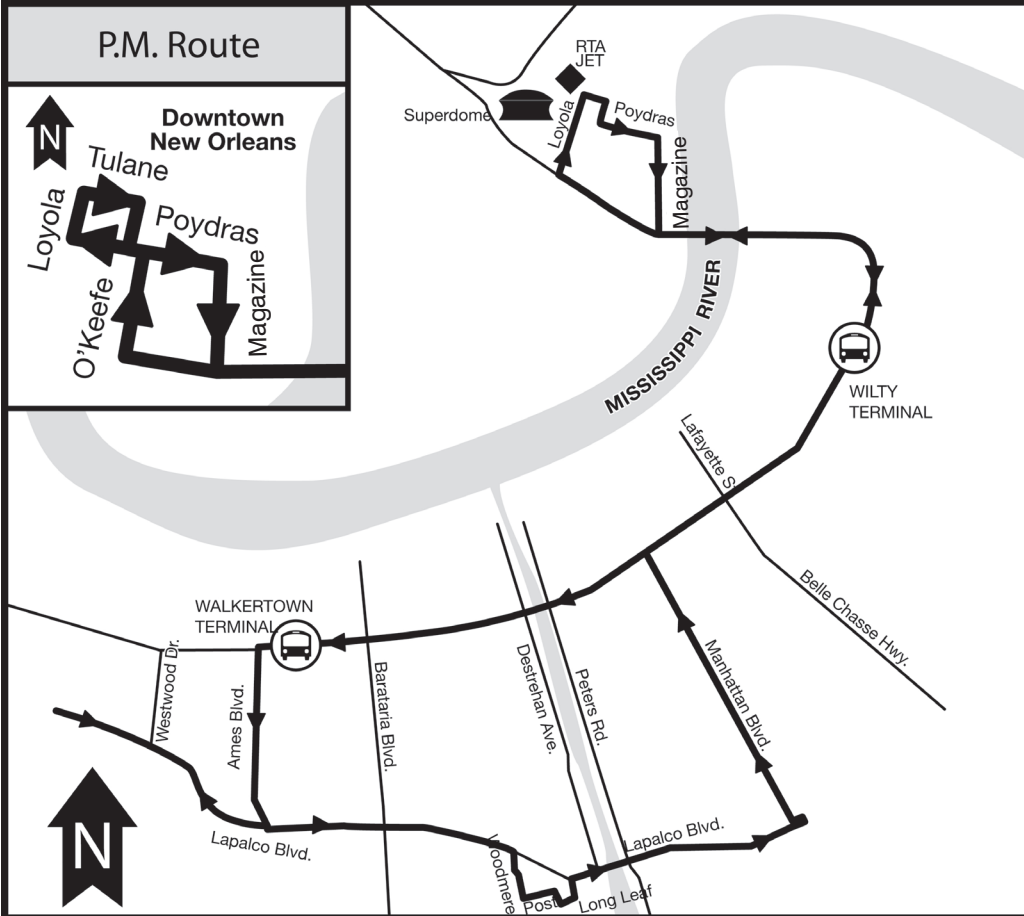

**Route:** The Terrytown route travels from the Oakdale Park and Ride to the the Wilty Terminal. During peak hours, it also provides service from the Wilty Terminal to the New Orleans CBD. It also connects with several RTA routes entering the New Orleans CBD. Please check RTA schedules for more information ([www.norta.com](http://www.norta.com)).

**Ruta:** La ruta de Terrytown va de Oakdale Park and Ride a la terminal Wilty. Durante las horas de mayor tránsito también provee servicio de la terminal Wilty a New Orleans CBD. También se conecta con varias rutas RTA rutas que entran en New Orleans CBD. Por favor revise el horario RTA para más información ([www.norta.com](http://www.norta.com)).

## Westbank Sunday Loop (W-SL)

**Effective Date: November 13, 2011**

**Route:** The Sunday Loop Route provides service between both Westbank terminals, Wilty and Walkertown, and the New Orleans CBD as well as areas south of the Westbank Expressway. The Sunday Loop travels from the New Orleans CBD to the Wilty Terminal, and along Westbank Expressway to the Walkertown Terminal. It then travels down Ames Blvd., to Lapalco Blvd and west to Lapalco Blvd and Victory. At Lapalco and Victory it turns around to travel the rest of the Lapalco route back to the New Orleans CBD.